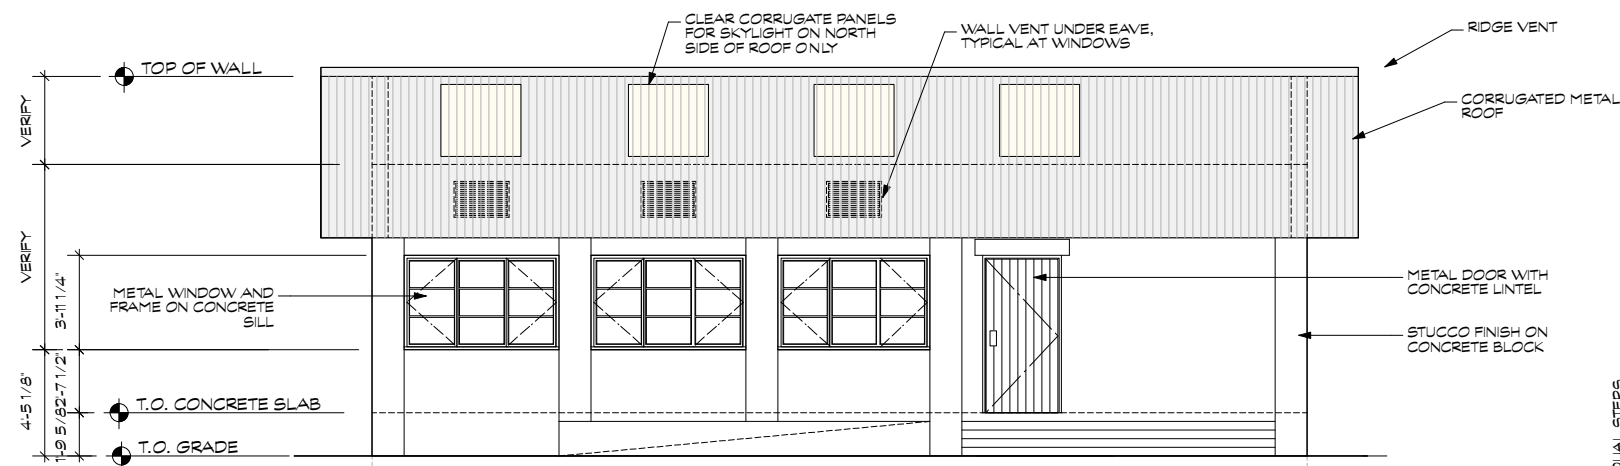

Chiutika Basic School

P.O. Box 14
Mfuwe, Eastern Province
Zambia

SCALEAfrica Inc

44 EIGHTH AVENUE #5
BROOKLYN, NY 11217
TEL: 718 369 3336

LEGEND:

- DEMO
- _____ EXISTING
- NEW
- CONCRETE COLUMN

2 FRONT ELEVATION

SCALE: 1:20

3 SIDE ELEVATION

SCALE: 1:20

1 FLOOR PLAN

SCALE: 1:20

4 REAR ELEVATION

SCALE: 1:20

NORTH

SCALE: 1:20

DATE: AUGUST 1, 2007

SITE PLAN

A1